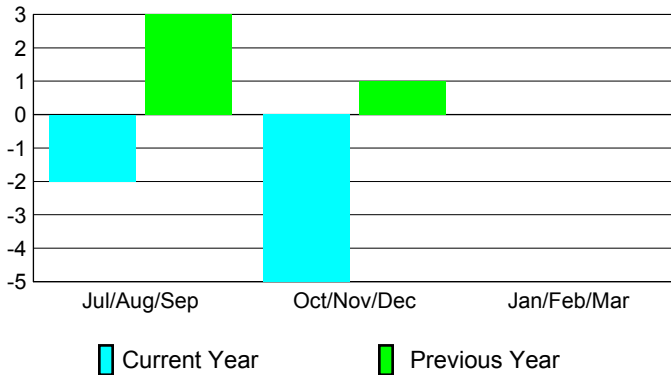

Club Results 2012-2013

Goal, New, Dropped, Gain/Loss

Comparison of Club Gain/Loss

Current Year Compared to the Previous Year

YTD Status Quo Clubs 2012-2013

Status Quo Clubs Compared to Status Quo Members

MEMBERSHIP