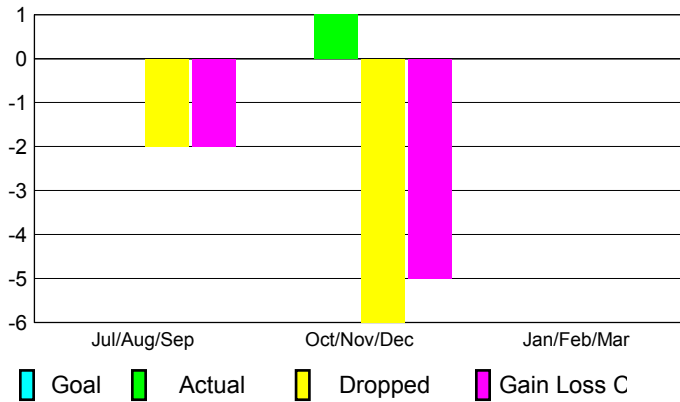

2012-2013 GMT Reports for District (or Undistricted) **District 316 E**

GMT: M NAGARAJAN

Location: INDIA

GMT CA: 6

CLUBS

Club Results
2012-2013

Clubs
2011-2012

Month	New Club Goal	Actual New Clubs	Actual Dropped Clubs	Gain/Loss of Clubs	Gain/Loss of Clubs
Jul/Aug/Sep		0	-2	-2	3
Oct/Nov/Dec		1	-6	-5	1
Jan/Feb/Mar					0
Totals		1	-8	-7	4

Club Results 2012-2013

Goal, New, Dropped, Gain/Loss

Comparison of Club Gain/Loss

Current Year Compared to the Previous Year

YTD Status Quo Clubs 2012-2013

Status Quo Clubs Compared to Status Quo Members

MEMBERSHIP