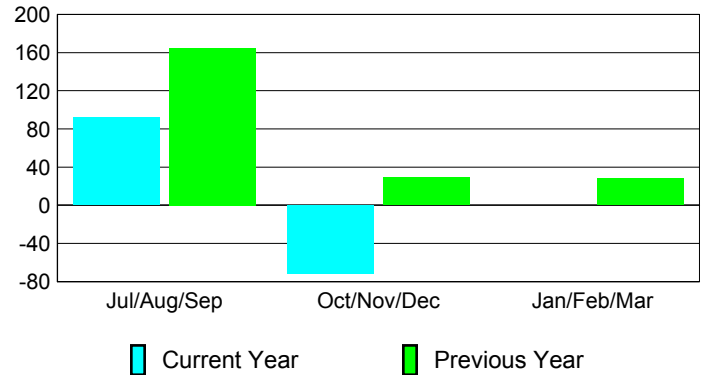

Club Results 2012-2013

Goal, New, Dropped, Gain/Loss

Comparison of Club Gain/Loss

Current Year Compared to the Previous Year

YTD Status Quo Clubs 2012-2013

Status Quo Clubs Compared to Status Quo Members

MEMBERSHIP

Membership Results
2012-2013

Membership
2011-2012

Month	Net Memb Goal	Actual New Memb	Actual Dropped Memb	Gain/Loss of Memb	Gain/Loss of Memb
Jul/Aug/Sep		213	-121	92	165
Oct/Nov/Dec		122	-194	-72	29
Jan/Feb/Mar					28
Totals		335	-315	20	222

Membership Results 2012-2013

Goal, New, Dropped, Gain/Loss

Comparison of Membership Gain/Loss

Current Year Compared to the Previous Year

Gender Comparison 2012-2013

Jul/Aug/Sep

Oct/Nov/Dec

Jan/Feb/Mar