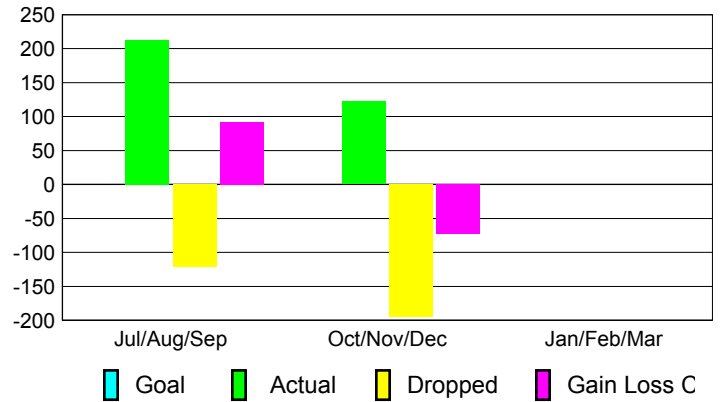

Membership Results 2012-2013

Goal, New, Dropped, Gain/Loss

Comparison of Membership Gain/Loss

Current Year Compared to the Previous Year